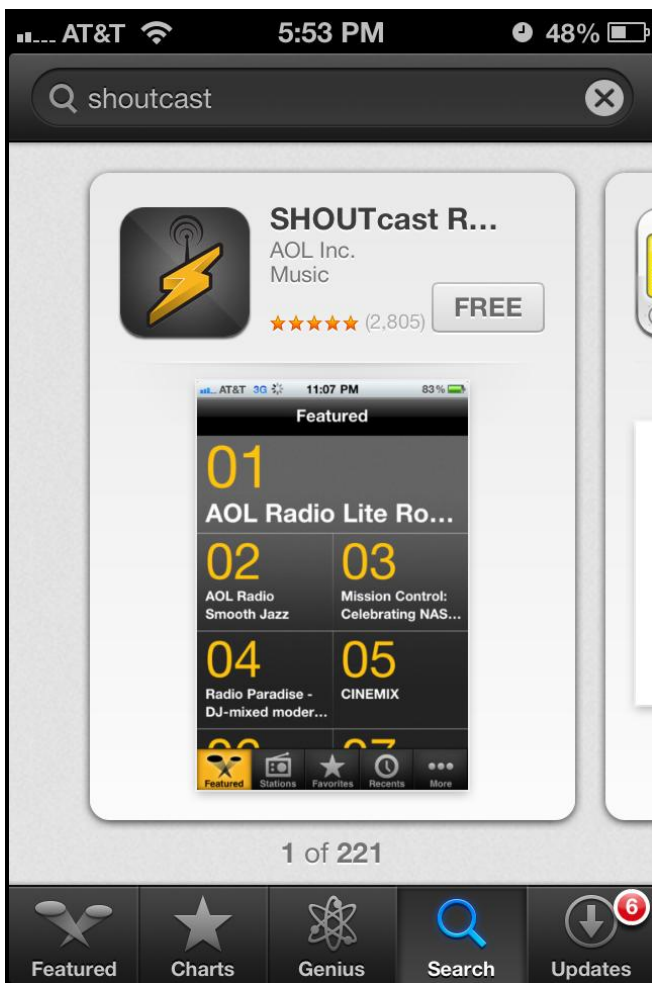

info@gelupuradio.com

INSTRUCTIONS TO DOWNLOAD WINAMP AND CONFIGURE GELUPU RADIO ON IPHONE

STEP #1

- Go to Apple App Store on your iPhone/iPad
- Search for "Shoutcast" in the search box.
- Select below App to install on the device.

STEP #2

- Open the Shoutcast App installed above
- Select "Stations" tab at the bottom row, then search for radio station "Gelupu Radio", as displayed in below screen shot.

STEP #3

- Gelupu Radio station should play automatically as show below.
- In this screen, please click on top right Favorites emblem to save Gelupu Radio station in Shoutcast Favorites.