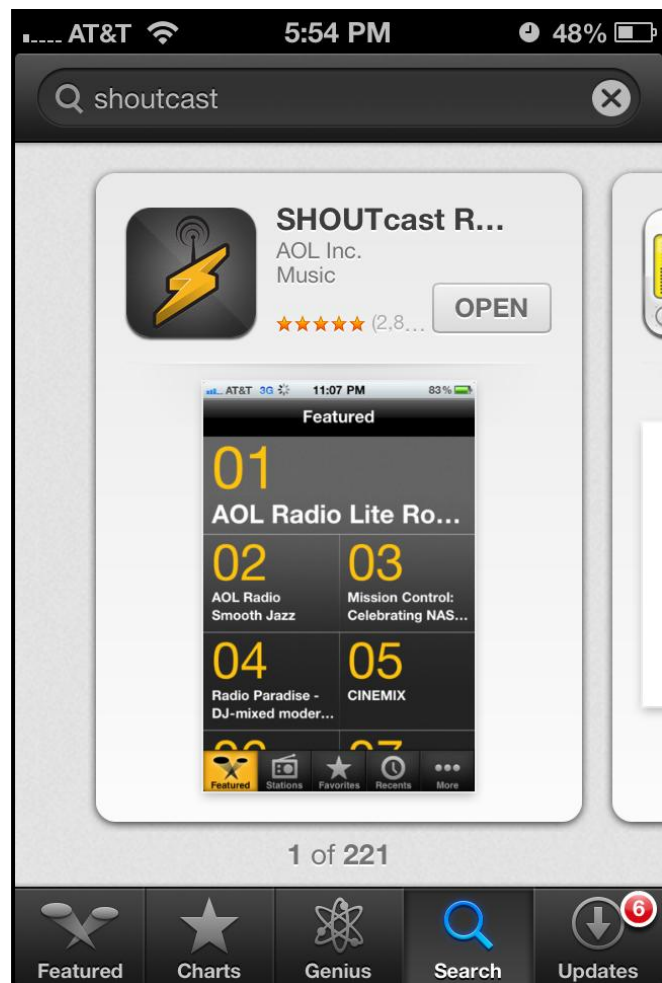

info@gelupuradio.com

INSTRUCTIONS TO DOWNLOAD WINAMP AND CONFIGURE GELUPU RADIO ON IPHONE

STEP #1

- Go to Apple App Store on your iPhone/iPad
- Search for "Shoutcast" in the search box.
- Select below App to install on the device.

STEP #2

- Open the Shoutcast App installed above
- Select "Stations" tab at the bottom row, then search for radio station "Gelupu Radio", as displayed in below screen shot.

STEP #3

- Gelupu Radio station should play automatically as show below.
- In this screen, please click on top right Favorites emblem to save Gelupu Radio station in Shoutcast Favorites.